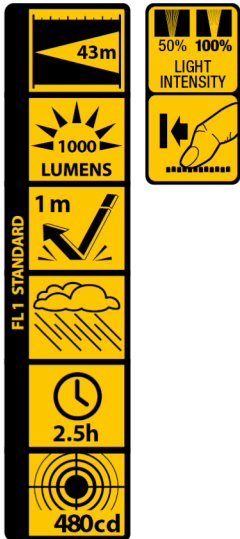

## 2x 10 Watt LED Working Lamp „Butterfly“ • 1000 Lumen Power

### M-WKL-021

Function	100% - 50% - Off 360° completely rotatable 180° individual COB luminaires can be rotated independently COB LED can be switched on independently
LED Type	2x 10 Watt COB LED
Light Output	1000 lumens
Beam Distance	43m
Run Time	100% = 1.5h / 50% = 2.5h
Water Resistance	IP20
Material	Aluminium/plastic
Color	Black
Battery operated	1x 1500mAh Lithium battery included
Dimensions	23.00cm x 30.00cm x 5.60cm
Packaging	1 piece in colorbox
EAN	0884620062118